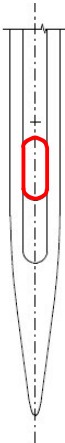

SCHMETZ Household Needles

Eye comparison between UNIVERSAL-, EMBROIDERY and METALLIC NEEDLE

130/705 H
UNIVERSAL
NEEDLE

130/705 H-E
EMBROIDERY
NEEDLE

130 MET
METALLIC
NEEDLE